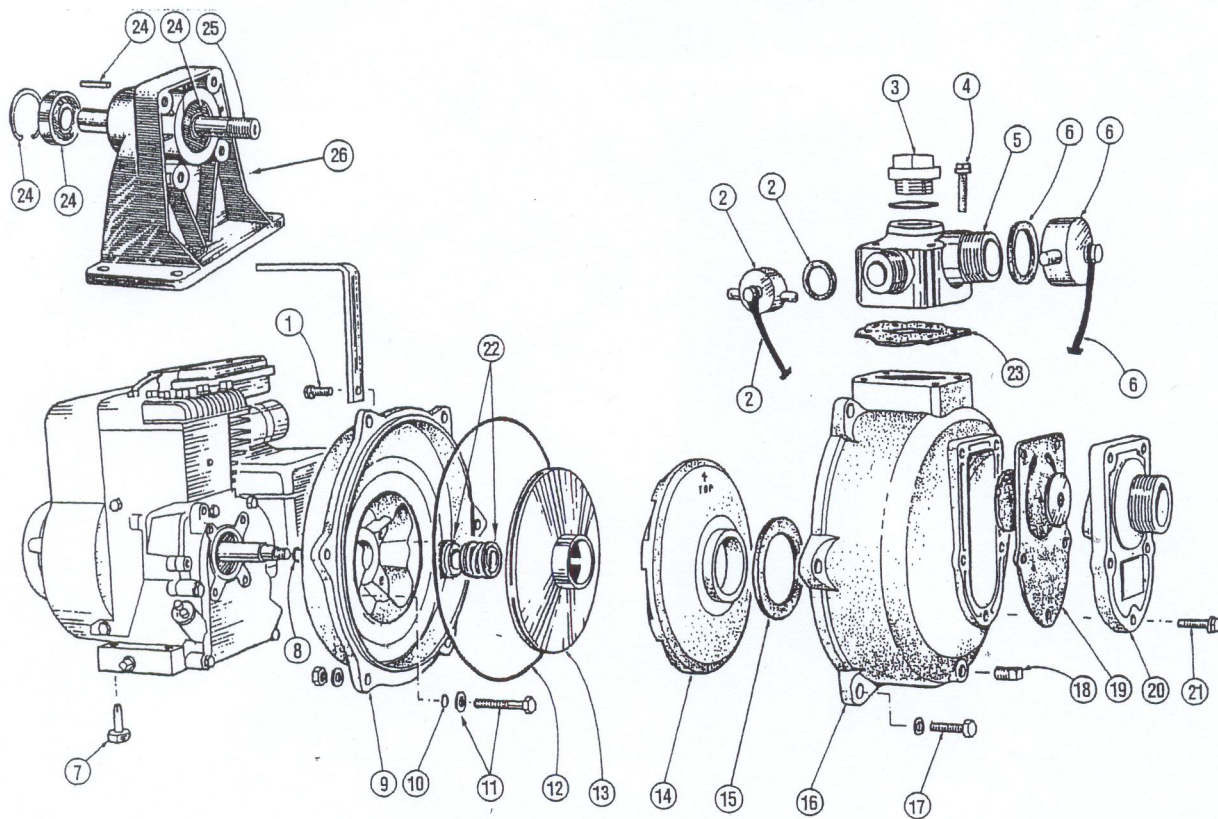

# 81 SERIES

ITEM	NOTES	DESCRIPTION	QTY	PART NO.
1		Screw - base (pack of 4)	1	41145*4~
2		Cap assy - blank 1" BSP	2	31517
3		Plug & oring -priming	1	11591-1~
4		Screw (pack of 4)	4	9615*4~
5		Discharge - 3way yellow	1	9475SP~
6		Cap assy - blank 1.5" BSP	1	31518~
7		Pad - engine (pk4)	2	8998*4~
8		Oring	1	43401
9		Yoke - 3/4" seal	1	9790SP~
10		Oring - pack of 5	4	43064*5~
11		Kit - bolt washer oring (pk4)	4	31327*4~
12		Oring - casing	1	43063
13		Impeller	1	9241
14		Diffuser	1	9279~
15		Ring - sealing rubber	1	20014
16		Casing	1	8992SP~
17		Kit - bolt nut & washer	6	31328~
18		Plug .25" BSP (pack of 3)	1	40436*5~
19		Flap valve assy	1	30720~
20		Cover - suction 1.5" BSP	1	9472SP~
21		Screw (pack of 6)	5	8953*6~
22	A	Seal - mechanical 5/8" type 6	1	48801SP~
23		Gasket - outlet	1	10494~
24		Kit - bearing bareshaft 78860 only	1	31477~
25		Shaft - m/c b/shaft sp 78860 only	1	9205-10~
26		Housing - bearing 78860 only	1	9204-10SP~
	B	Kit - seal 5/8" shaft 78860 only Not Illustrated	1	31331