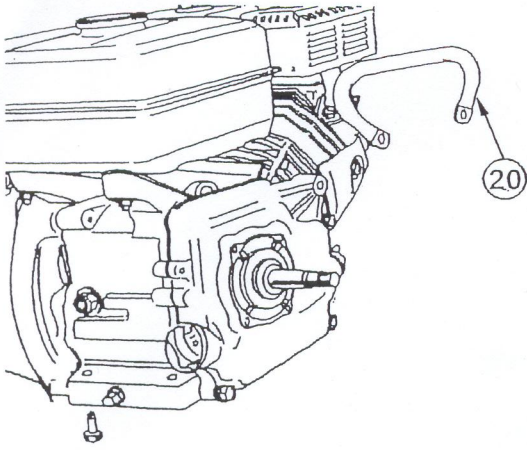

93 MODEL

1STAGE

ITEM	NOTES	DESCRIPTION	QTY	PART NO.
1		Yoke - yellow 5/8" seal	1	11421SP
1		Yoke - yellow 3/4" seal 93117, 93117E, 93126 & 9385D	1	11421-2SP
2		Oring - pack of 5	4	43064*5-
3		Kit - bolt washer oring (pk4)	4	31327*4-
3		Kit - bolt Yanmar diesel (pk4) 93117, 93117E, 93126 & 9385D	1	31479*4-
4		Oring - casing	1	45221
5	A	Seal - mechanical 5/8" type 6	1	48801~
5	A, B	Seal - mechanical 3/4" 93117, 93117E, 93126 & 9385D	1	48803
6		Impeller	1	12240~
6		Impeller assy - 3/4" 1st 93117, 93117E & 9385D	1	12427~
6		Impeller assy 93126	1	11764-20
7		Insert - neckring	1	11566
8		Diffuser - coverplate sprime	1	11517
9		Ring - sealing	1	11495
10		Checkvalve assy	1	31326~
11		Casing - yellow	1	11503SP
12		Kit - bolt nut & washer	8	31328~
13		Plug .25" BSP (pack of 5)	1	40436*5-
14		Gasket - outlet	1	10494~
15		Cap assy - blank 1.5" BSP	1	31518~
16		Discharge - 3way yellow	1	9475SP~
17		Plug & oring -priming	1	11591-1~
18		Screw (pack of 4)	4	9615*4~
19		Cap assy - blank 1" BSP	2	31517
20		Handle - Yellow	1	11388SP
	C	Kit - seal viton	1	31420~
	D	Kit - seal 3/4" 1st	1	31615
	D	Kit - seal 93 series s/p	1	31332