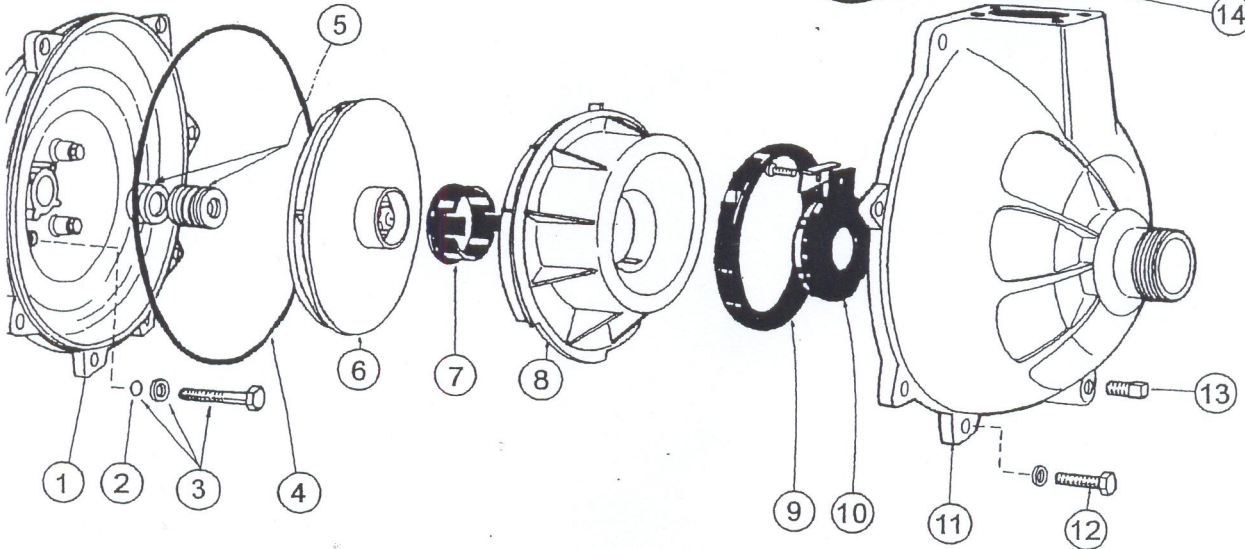

93 MODEL

1STAGE

ITEM	NOTES	DESCRIPTION	QTY	PART NO.
1		Yoke - yellow 5/8" seal	1	11421SP
1		Yoke - yellow 3/4" seal 93117, 93117E, 93126 & 9385D	1	11421-2SP
2		Oring - pack of 5	4	43064*5-
3		Kit - bolt washer oring (pk4)	4	31327*4-
3		Kit - bolt Yanmar diesel (pk4) 93117, 93117E, 93126 & 9385D	1	31479*4-
4		Oring - casing	1	45221
5	A	Seal - mechanical 5/8" type 6	1	48801~
5	A, B	Seal - mechanical 3/4" 93117, 93117E, 93126 & 9385D	1	48803
6		Impeller	1	12240~
6		Impeller assy - 3/4" 1st 93117, 93117E & 9385D	1	12427~
6		Impeller assy 93126	1	11764-20
7		Insert - neckring	1	11566
8		Diffuser - coverplate sprime	1	11517
9		Ring - sealing	1	11495
10		Checkvalve assy	1	31326~
11		Casing - yellow	1	11503SP
12		Kit - bolt nut & washer	8	31328~
13		Plug .25" BSP (pack of 5)	1	40436*5-
14		Gasket - outlet	1	10494~
15		Cap assy - blank 1.5" BSP	1	31518~
16		Discharge - 3way yellow	1	9475SP~
17		Plug & oring -priming	1	11591-1~
18		Screw (pack of 4)	4	9615*4~
19		Cap assy - blank 1" BSP	2	31517
20		Handle - Yellow	1	11388SP
	C	Kit - seal viton	1	31420~
	D	Kit - seal 3/4" 1st	1	31615
	D	Kit - seal 93 series s/p	1	31332