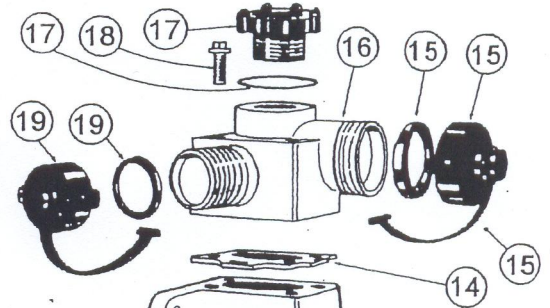

93 MODEL

1STAGE

ITEM	NOTES	DESCRIPTION	QTY	PART NO.
1		Yoke - yellow 5/8" seal	1	11421SP
1		Yoke - yellow 3/4" seal 93117, 93117E, 93126 & 9385D	1	11421-2SP
2		Oring - pack of 5	4	43064*5-
3		Kit - bolt washer oring (pk4)	4	31327*4-
3		Kit - bolt Yanmar diesel (pk4) 93117, 93117E, 93126 & 9385D	1	31479*4-
4		Oring - casing	1	45221
5	A	Seal - mechanical 5/8" type 6	1	48801~
5	A, B	Seal - mechanical 3/4" 93117, 93117E, 93126 & 9385D	1	48803
6		Impeller	1	12240~
6		Impeller assy - 3/4" 1st 93117, 93117E & 9385D	1	12427~
6		Impeller assy 93126	1	11764-20
7		Insert - neckring	1	11566
8		Diffuser - coverplate sprime	1	11517
9		Ring - sealing	1	11495
10		Checkvalve assy	1	31326~
11		Casing - yellow	1	11503SP
12		Kit - bolt nut & washer	8	31328~
13		Plug .25" BSP (pack of 5)	1	40436*5-
14		Gasket - outlet	1	10494~
15		Cap assy - blank 1.5" BSP	1	31518~
16		Discharge - 3way yellow	1	9475SP~
17		Plug & oring -priming	1	11591-1~
18		Screw (pack of 4)	4	9615*4~
19		Cap assy - blank 1" BSP	2	31517
20		Handle - Yellow	1	11388SP
	C	Kit - seal viton	1	31420~
	D	Kit - seal 3/4" 1st	1	31615
	D	Kit - seal 93 series s/p	1	31332